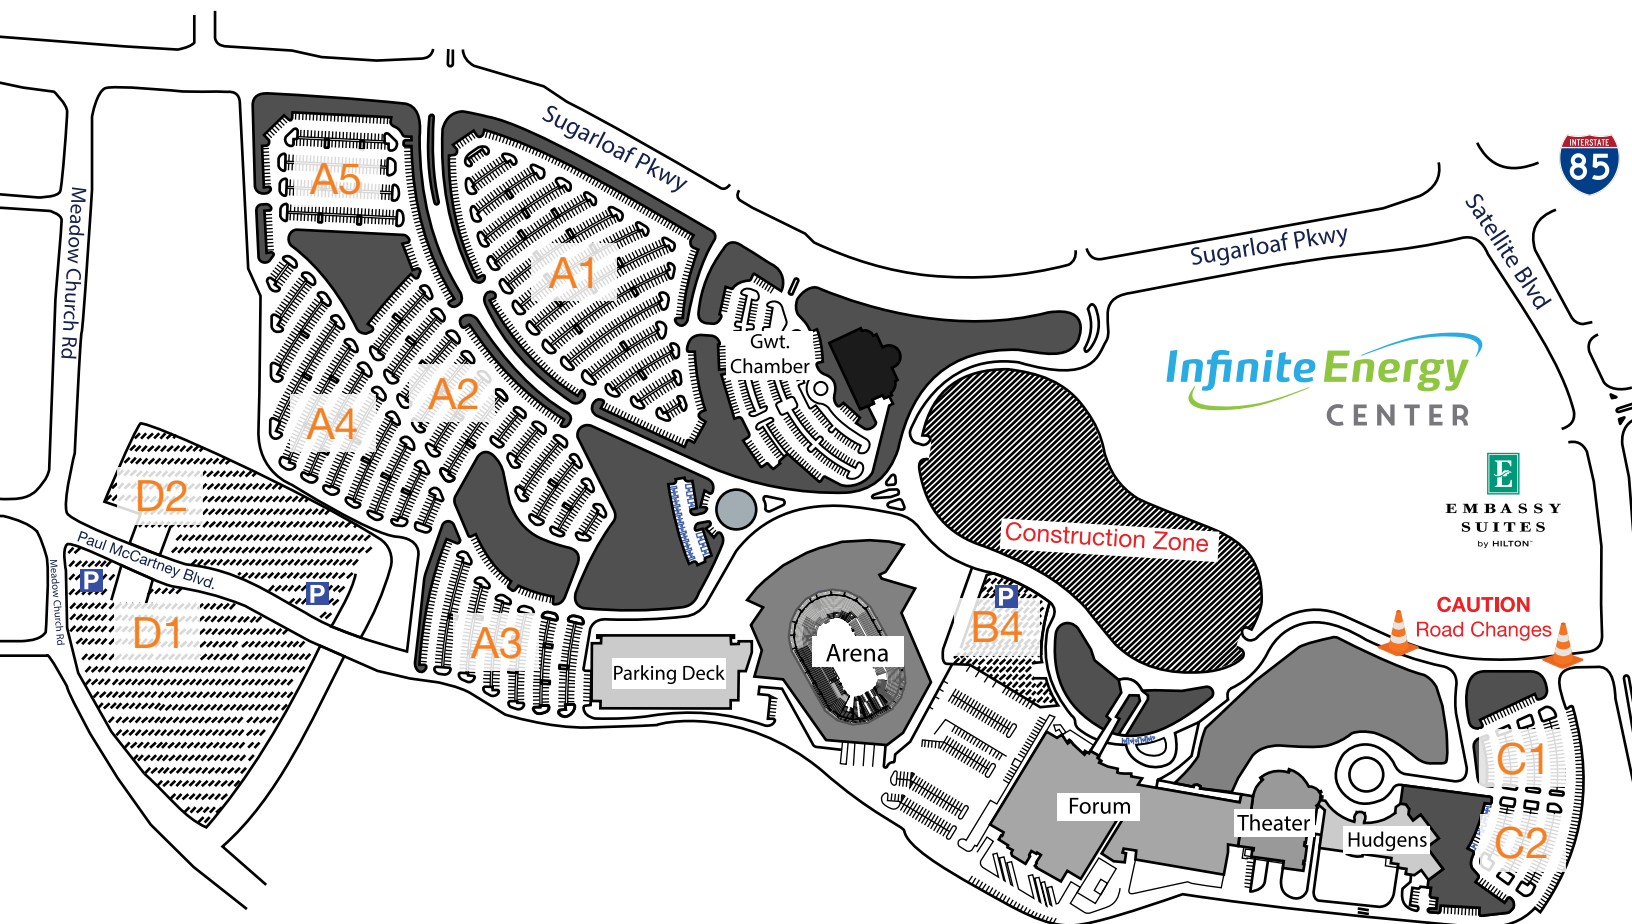

Map and Directions

HEADING NORTH: Take I-85 to Exit 108 (Sugarloaf Pkwy). Turn right off the exit, go back under the Interstate and cross over Satellite Boulevard. Infinite Energy Center will be on your left.

Alternate Route: Take I-85 to the Exit #105 (Highway 120 West). Turn right on Satellite Boulevard. Infinite Energy Center will be 1/2 mile on your left.

HEADING SOUTH: Take I-85 to Exit 109 (Old Peachtree Road/Sugarloaf Pkwy). Stay on exit, passing Old Peachtree Road exit, until you arrive at Sugarloaf Pkwy. Turn right off the exit and you cross over Satellite Boulevard. Infinite Energy Center will be on your left.

Alternate Route: Take I-85 to Exit 109 (Old Peachtree Road/Sugarloaf Pkwy). Get off at Old Peachtree Road and turn right. Turn left at the next stop light onto Satellite Boulevard. Cross over Sugarloaf Parkway and Infinite Energy Center will be on your right.